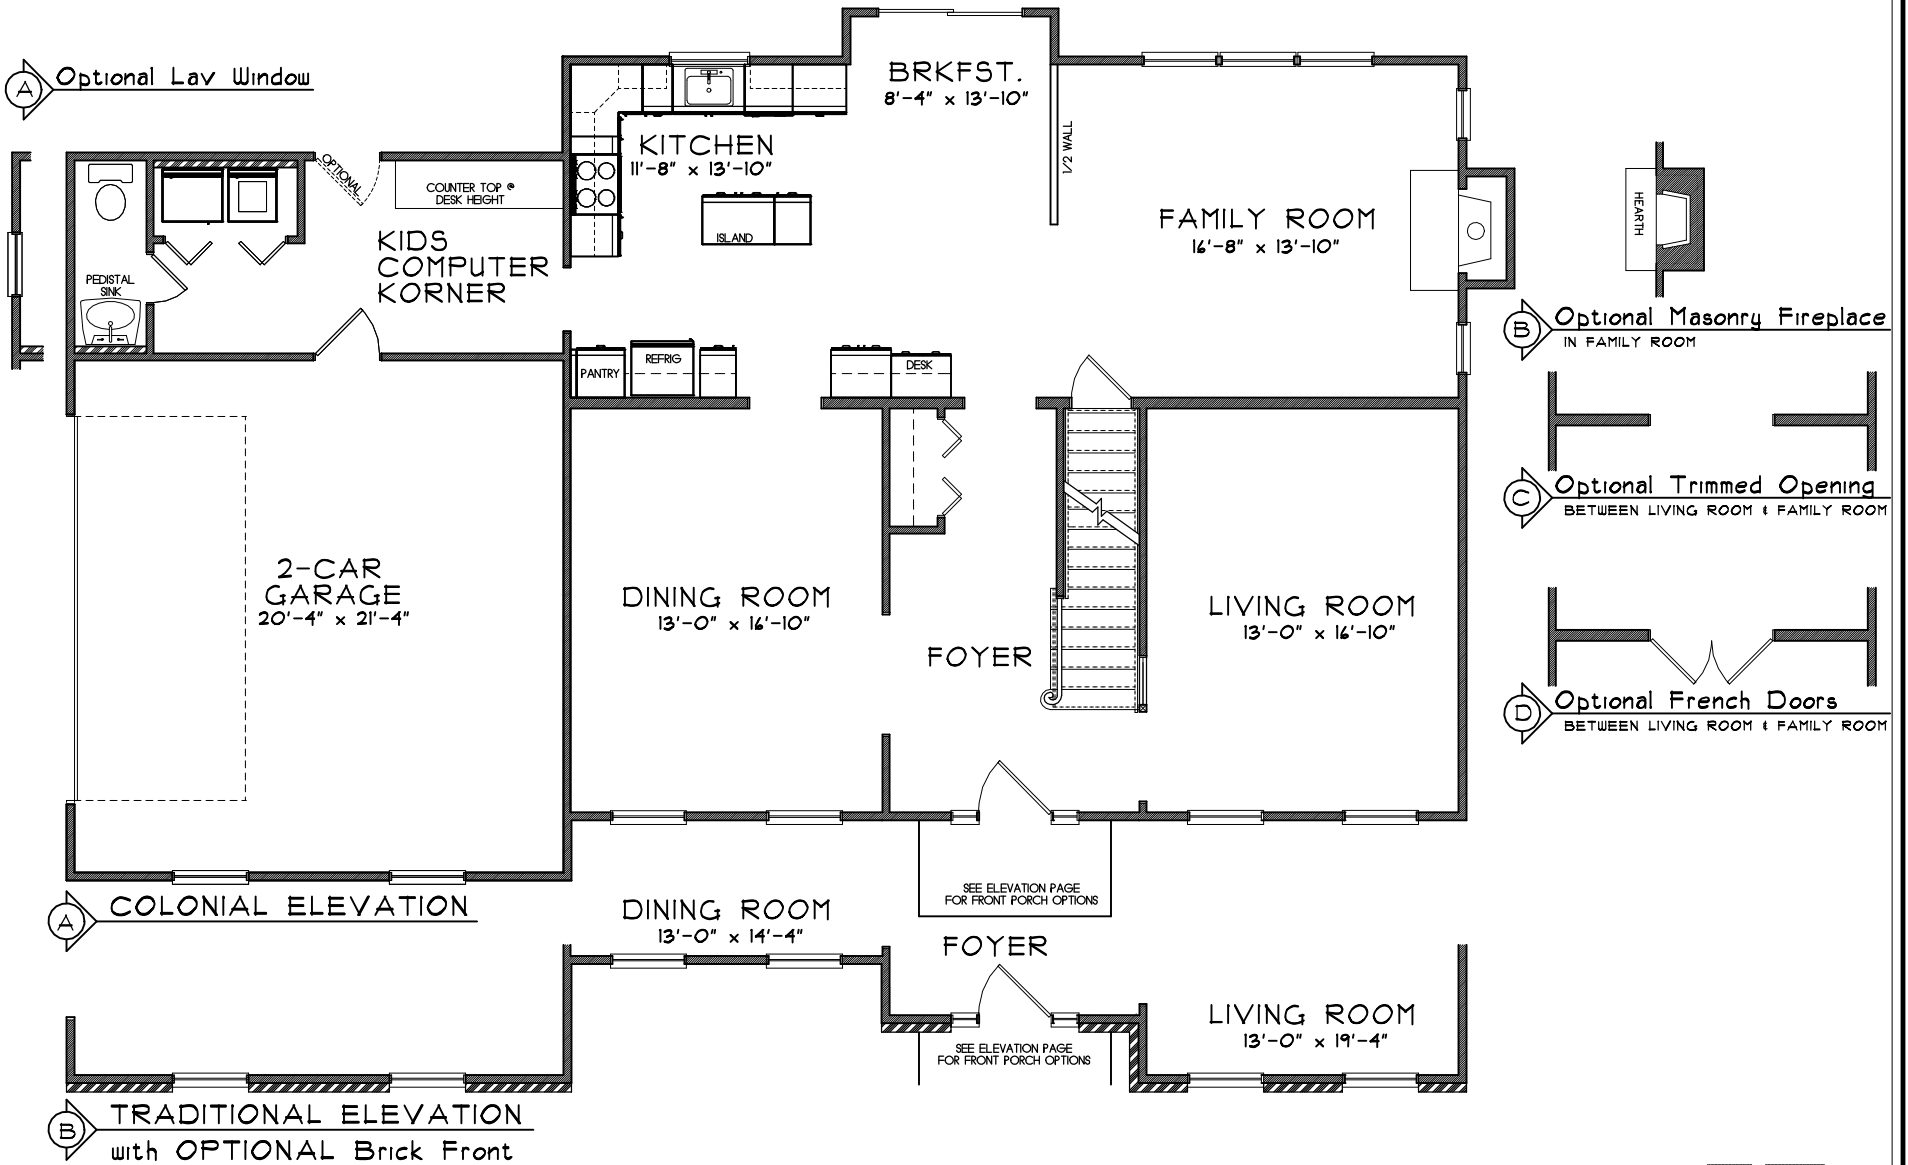

All dimensions are approximate only and  
subject to on-site and or field variations.

# The Alexander

ELEVATION OPTIONS

**B** TRADITIONAL ELEVATION with OPTIONAL Stone Accent  
with OPTIONAL Garage Roof Dormers

**C** COUNTRY MANOR ELEVATION  
with OPTIONAL Brick Front and Masonry Fireplace

**B** TRADITIONAL ELEVATION with OPTIONAL Hip Roofs  
with OPTIONAL Brick Accent and OPTIONAL Metal Roof Porch

All dimensions are approximate only and subject to on-site and or field variations.

# The Alexander

FIRST FLOOR OPTIONS

All dimensions are approximate only and subject to on-site and or field variations.