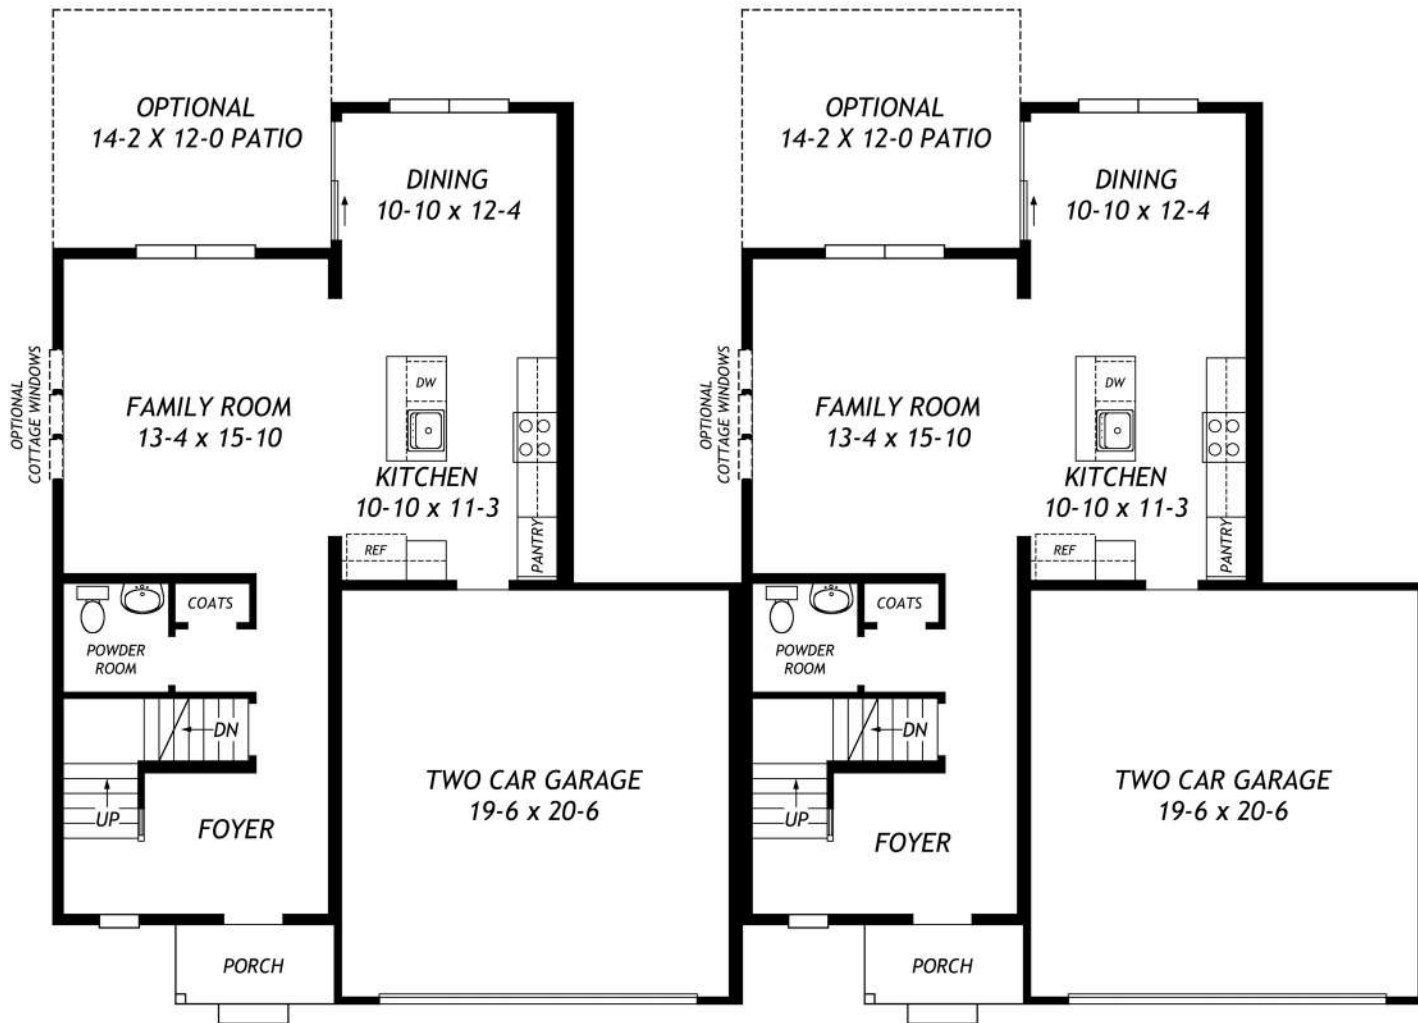

Juniper Collection

(Artist's Rendition - Shown With Available Options)

NIC ZAWARSKI AND SONS®

Building Dreams, Creating Memories Since 1960

www.niczhomes.com

UNIT SPECS:

- 3 Bedrooms
- 2 1/2 Baths
- 2 Car Garage
- 1,721 Sq.Ft.
- First Floor Walls: 8'
- Second Floor Walls: 8'
- 2 x 6 Exterior Walls
- Full Basement

**FIRST FLOOR PLAN
UNIT 1**

**FIRST FLOOR PLAN
UNIT 2**

ALL ROOM DIMENSIONS ARE APPROXIMATE AND SUBJECT TO FIELD VARIATIONS

NIC ZAWARSKI AND SONS®

Building Dreams, Creating Memories Since 1960

www.niczhomes.com

**SECOND FLOOR PLAN
UNIT 1**

**SECOND FLOOR PLAN
UNIT 2**

ALL ROOM DIMENSIONS ARE
APPROXIMATE AND SUBJECT
TO FIELD VARIATIONS

NIC ZAWARSKI AND SONS®

Building Dreams, Creating Memories Since 1960

www.niczhomes.com